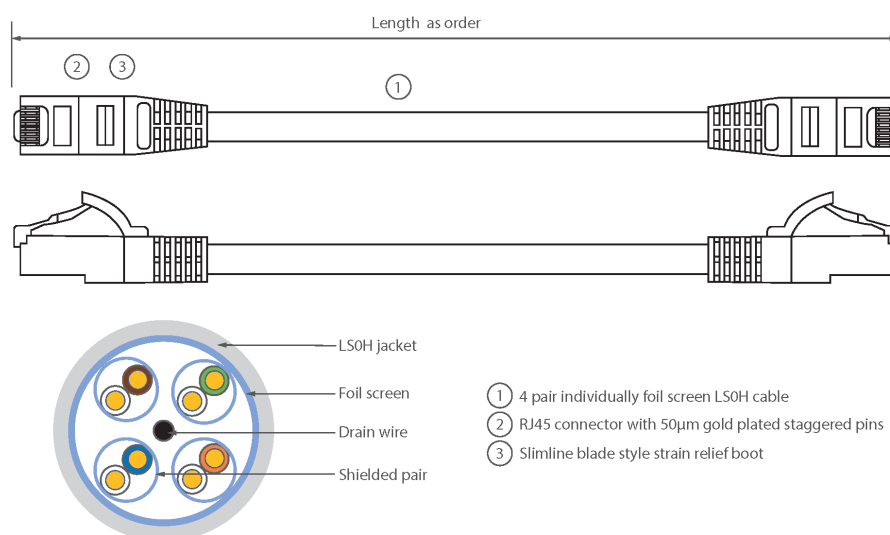

Each Excel Category 6A patch lead consists of 4 twisted pairs of 26AWG stranded copper wires, an aluminium/polyester foil tape provides an individual screen for each pair. These pairs are then cabled together, with different lay lengths to ensure optimum performance. Staggered pin RJ45 Screened plugs, terminate the cable, and each lead is fitted with colour coded slimline moulded boots, suitable for use in high density router or switch blades.

## Product Specifications

Feature	Values
Cable type	F/FTP
Category	6A (IEC)
Length	1 m
Type of connector connection 1	RJ45 8(8)
Type of connector connection 2	RJ45 8(8)
Outer sheath colour	Grey
Strain relief boot	Moulded-on
Strain relief boot colour	Grey

# Excel Cat6A Patch Lead F/FTP Shielded LSOH Blade Booted 1m Grey

Item Code: 100-148

**excel**  
without compromise.

Flame retardant version	Yes
Halogen free	Yes
Cable construction	1x4
AWG-size	26
Pin assignment	1:1

## Product drawing