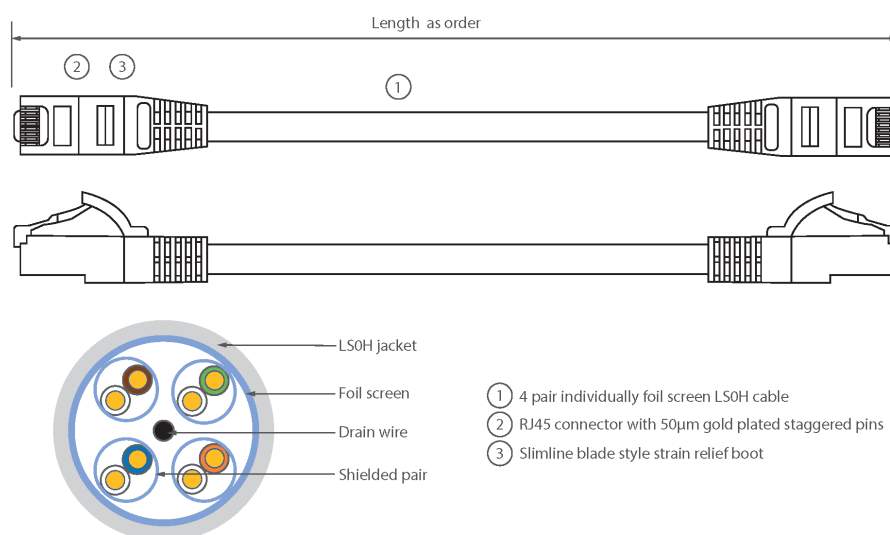

Excel Cat6A Patch Lead F/FTP Shielded LSOH Blade Booted 2m Grey

Item Code: 100-152

excel
without compromise.

Flame retardant version	Yes
Halogen free	Yes
Cable construction	1x4
AWG-size	26
Pin assignment	1:1

Product drawing

Standards

Applicable standard	Detail
ISO/IEC 11801-1:2017	Information technology - Generic cabling for customer premises: Part 1 General Requirements
EN 50173-1:2018	Information technology. Generic cabling systems - General requirements
ANSI/TIA 568-2.D	Balanced Twisted-Pair Telecommunications Cabling and Components Standards
IEC 61156-5:2009+AMD1:2012 CSV	Multicore and symmetrical pair/quad cables for digital communications - Part 5: Symmetrical pair/quad cables with transmission characteristics up to 1 000 MHz - Horizontal floor wiring - Sectional specification
IEC 60332-1-2:2004	Tests on electric and optical fibre cables under fire conditions. Test for vertical flame propagation for a single