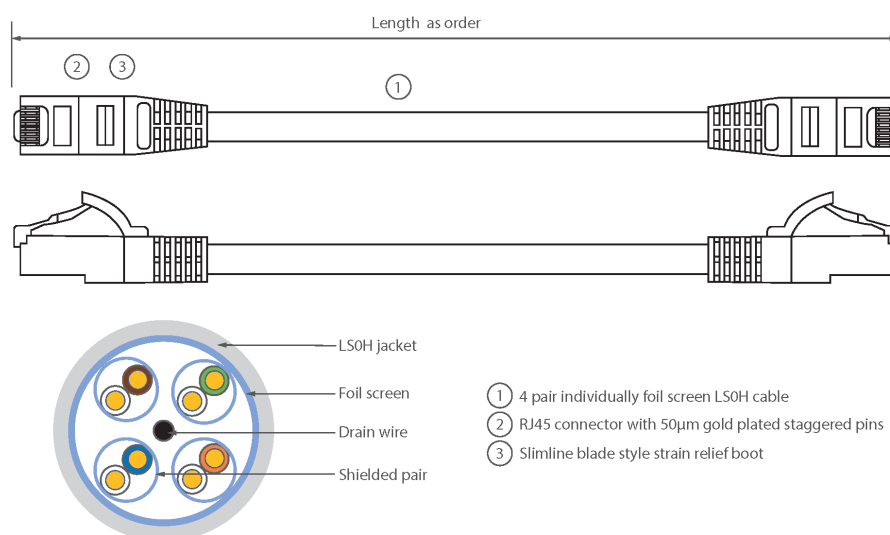

Excel Cat6A Patch Lead F/FTP Shielded LSOH Blade Booted 3m Grey

Item Code: 100-153

excel
without compromise.

Flame retardant version	Yes
Halogen free	Yes
Cable construction	1x4
AWG-size	26
Pin assignment	1:1

Product drawing

Standards

Applicable standard	Detail
ISO/IEC 11801-1:2017	Information technology - Generic cabling for customer premises: Part 1 General Requirements
EN 50173-1:2018	Information technology. Generic cabling systems - General requirements
ANSI/TIA 568-2.D	Balanced Twisted-Pair Telecommunications Cabling and Components Standards
IEC 61156-5:2009+AMD1:2012 CSV	Multicore and symmetrical pair/quad cables for digital communications - Part 5: Symmetrical pair/quad cables with transmission characteristics up to 1 000 MHz - Horizontal floor wiring - Sectional specification
IEC 60332-1-2:2004	Tests on electric and optical fibre cables under fire conditions. Test for vertical flame propagation for a single