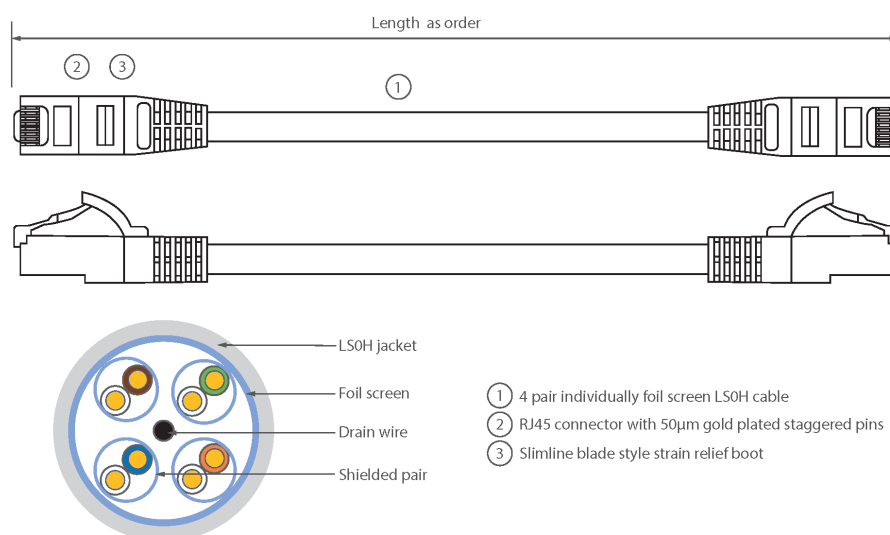

Each Excel Category 6A patch lead consists of 4 twisted pairs of 26AWG stranded copper wires, an aluminium/polyester foil tape provides an individual screen for each pair. These pairs are then cabled together, with different lay lengths to ensure optimum performance. Staggered pin RJ45 Screened plugs, terminate the cable, and each lead is fitted with colour coded slimline moulded boots, suitable for use in high density router or switch blades.

Product Specifications

Feature	Values
Cable type	F/FTP
Category	6A (IEC)
Length	5 m
Type of connector connection 1	RJ45 8(8)
Type of connector connection 2	RJ45 8(8)
Outer sheath colour	Grey
Strain relief boot	Moulded-on
Strain relief boot colour	Grey

Excel Cat6A Patch Lead F/FTP Shielded LSOH Blade Booted 5m Grey

Item Code: 100-154

Flame retardant version	Yes
Halogen free	Yes
Cable construction	1x4
AWG-size	26
Pin assignment	1:1

Product drawing

Standards