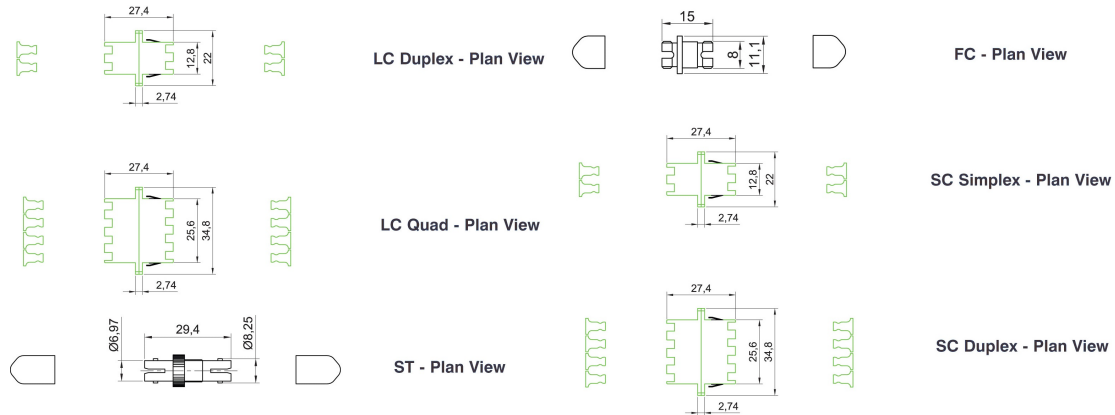

Excel Enbeam SC Duplex Singlemode Adaptor Blue (6-Pack)

Item Code: 200-366-06

Product drawings

Standards

Applicable standard	Detail
IEC 61300-2-22	Fibre optic interconnecting devices and passive components - Basic test and measurement procedures Change of temperature
IEC 61300-3-4:2012	Fibre optic interconnecting devices and passive components - Basic test and measurement procedures Attenuation
IEC 61300-2-2	Fibre optic interconnecting devices and passive components - Basic test and measurement procedures Mating durability
IEC 61754-4:2013	Fibre optic interconnecting devices and passive components - Fibre optic connector interfaces - Part 4: Type SC connector family

Part Number Table

Part Number	Description
200-365-06	Excel Enbeam SC Duplex Multimode Adaptor Ivory (6-Pack)
200-366-06	Excel Enbeam SC Duplex Singlemode Adaptor Blue (6-Pack)
200-566-06	Excel Enbeam SC/APC Simplex Singlemode Adaptor Green (6-Pack)
200-570-06	Excel Enbeam SC Simplex Multimode Adaptor Ivory (6-Pack)
200-571-06	Excel Enbeam SC Simplex Singlemode Adaptor Blue (6-Pack)
201-130-06	Excel Enbeam SC Simplex Multimode Adaptor Violet (6-Pack)